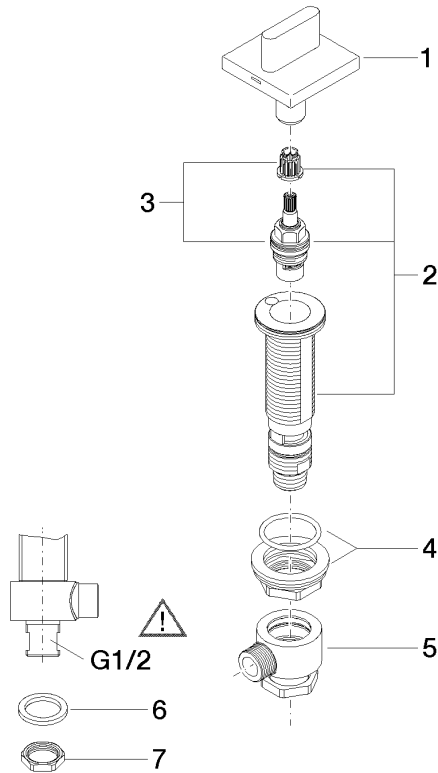

20 000 705

- hole diameter valve 32 mm
- rosette 60 x 60 mm
- with cold marking

	Dark Chrome	20 000 705-19
	Chrome	20 000 705-00
	Brushed Platinum	20 000 705-06
	Brushed Champagne (22kt Gold)	20 000 705-46
	Champagne (22kt Gold)	20 000 705-47
	Brushed Dark Platinum	20 000 705-99

20 000 705

mm [inches]

Flow rate chart

Certificates

WRAS\_2103001.

20 000 705

Parts for other finishes can be found here: [Chrome](#)

Spare parts list

No.	Item Number	Name	Quantity used	Delivery time
1	90 20 70 051 04-19	handle ( cold )	1	20
2	04 17 11 058 33 90	side panel	1	2
3	90 90 03 133 00 90	top	1	2
4	04 23 10 032 78 90	fixing set	1	2
5	04 17 11 023 10 90	distributor	1	2
6	90 23 30 040 00-19	threaded connector	1	-
Spare part can no longer be ordered, please order the replacement item				
7	09 30 11 059 90	disc	1	2
8	09 23 10 012 90	nut	1	2