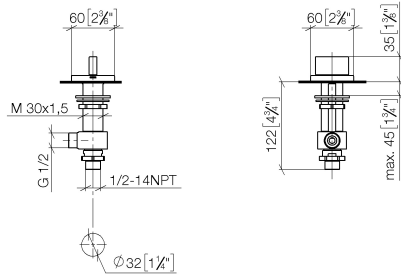

20 000 705

- hole diameter valve 32 mm
- rosette 60 x 60 mm
- with cold marking

	Dark Chrome	20 000 705-19
	Chrome	20 000 705-00
	Brushed Platinum	20 000 705-06
	Brushed Champagne (22kt Gold)	20 000 705-46
	Champagne (22kt Gold)	20 000 705-47
	Brushed Dark Platinum	20 000 705-99

20 000 705

mm [inches]

Flow rate chart

Certificates

WRAS\_2103001.

20 000 705

Parts for other finishes can be found here: [Chrome](#)

Spare parts list

No.	Item Number	Name	Quantity used	Delivery time
1	90 20 70 051 04-19	handle ( cold )	1	20
2	04 17 11 058 33 90	side panel	1	2
3	90 90 03 133 00 90	top	1	2
4	04 23 10 032 78 90	fixing set	1	2
5	04 17 11 023 10 90	distributor	1	2
6	90 23 30 040 00-19	threaded connector	1	-
Spare part can no longer be ordered, please order the replacement item				
7	09 30 11 059 90	disc	1	2
8	09 23 10 012 90	nut	1	2